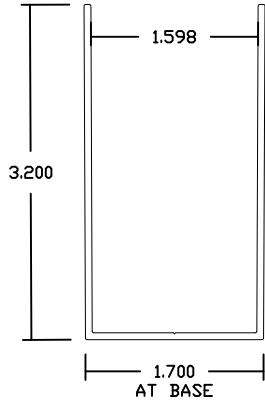

Vinyl Fence Stiffener Pricing Page 3

REV.
1/1/2019

DIE ## MLFXXX XXX INDICATES LENGTH IN INCHES

"U" Stiffener

10238MLFXXX Wall .065