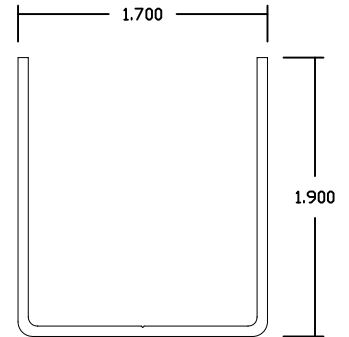

"U" Stiffener

10516MLFXXX Wall .070