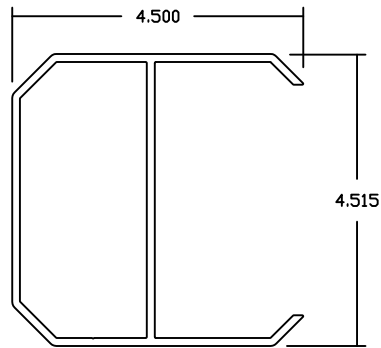

5" "A" Beam Post Stiffener

07266MLFXXX Standard Wall .100