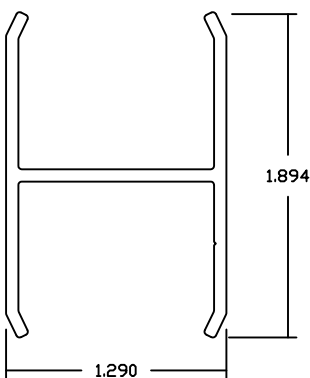

Small "H" Stiffener

14419MLFXXX Wall .072