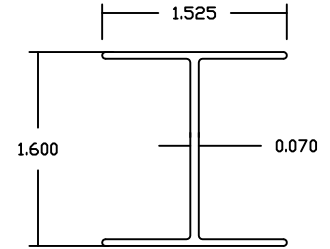

Privacy Rail "I" Stiffener

11705MLFXXX Wall .070