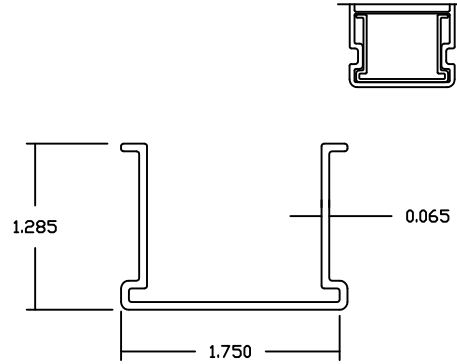

Homeland "Nexus" Stiffener

15367MLFXXX Wall .060