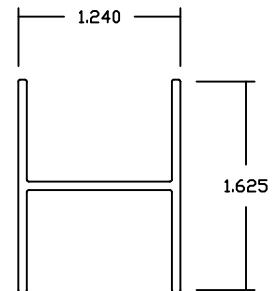

Privacy Rail "H" Stiffener

08180MLFXXX Wall .065