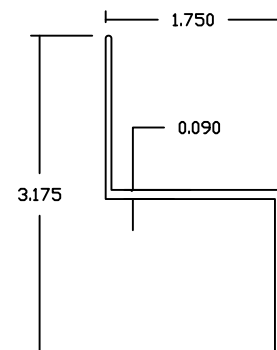

2 x 3 1/2 Rail "Z" Stiffener

15344MLFXXX Wall .09