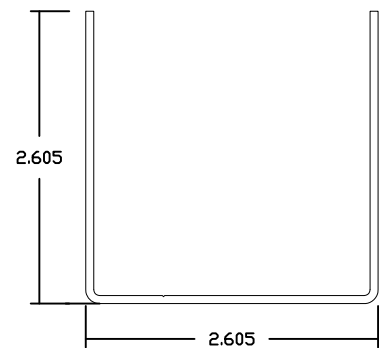

3 x 3 "U" Stiffener

07687MLFXXX Wall .072