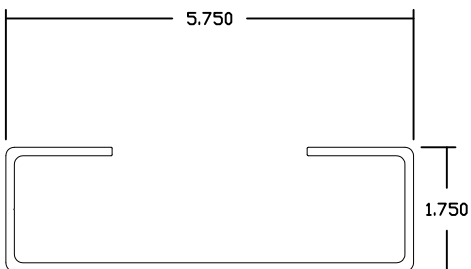

Pergola Stiffener

10213MLF 0.125 Wall