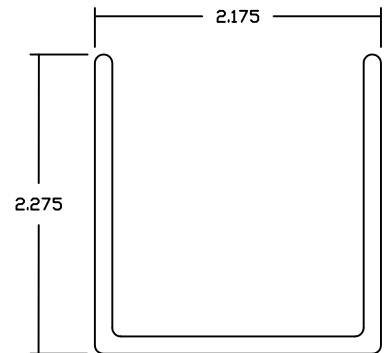

Breadloaf "U" Stiffener

11613MLFXXX Wall .132