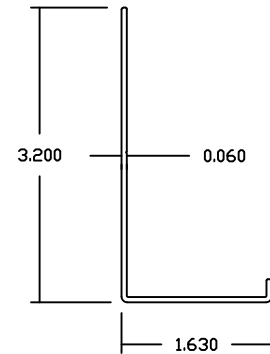

2 x 3 1/2 Rail "J" Stiffener

15479MLFXXX Wall .060