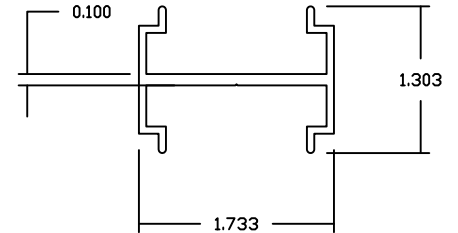

Veka Privacy "H" Stiffener

14595MLFXXX Wall .065