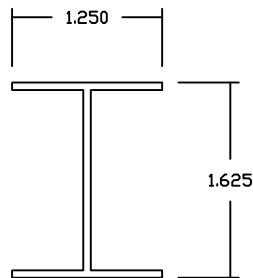

Privacy Rail "I" Stiffener

09422MLFXXX Wall .060