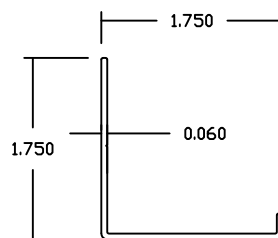

Privacy Rail "J" Stiffener

15480MLFXXX Wall .065