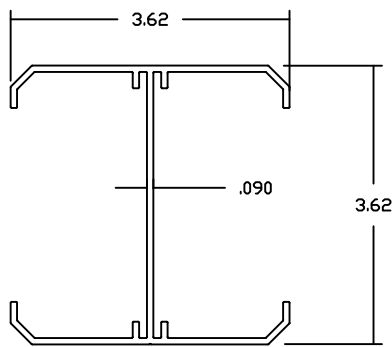

4" "I" Beam Post Stiffener

08203MLFXXX Standard Wall .080