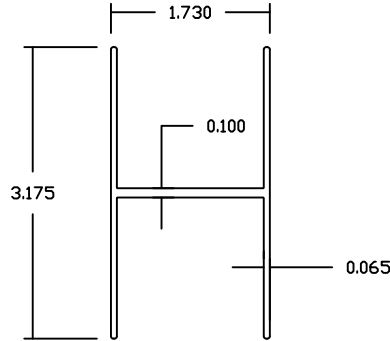

2 x 3 1/2 Rail "H" Stiffener

15612MLFXXX Wall .065