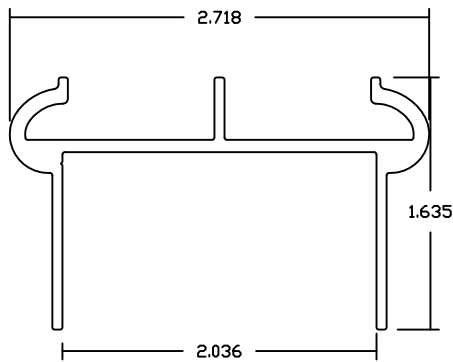

Veka Bread Loaf Stiffener

13510MLF Wall .080