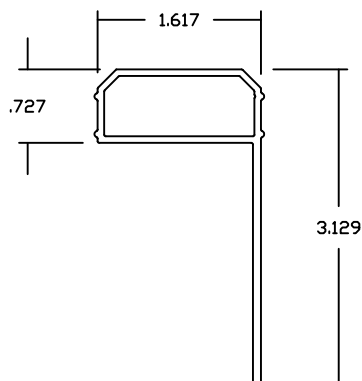

2 x 3 1/2" Rail P Stiffener

07265MLF 0.080 Wall