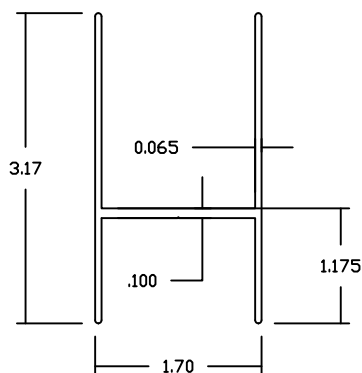

2 x 3 1/2 Rail "H" Stiffener

15343MLFXXX Wall .065