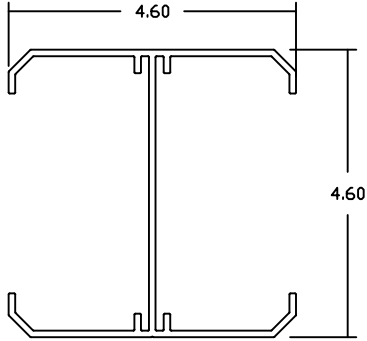

Vinyl Fence Stiffener Pricing Page 1

REV.
1/1/2019

DIE ## MLFXXX XXX INDICATES LENGTH IN INCHES

5" "I" Beam Post Stiffener

07889MLFXXX Standard Wall .100