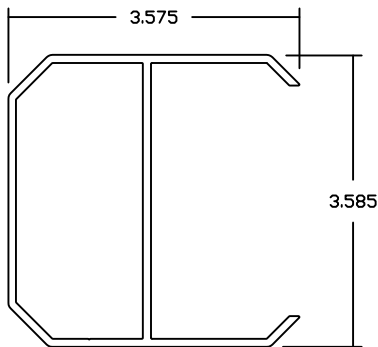

4" "A" Beam Post Stiffener

07267MLFXXX Standard Wall .090