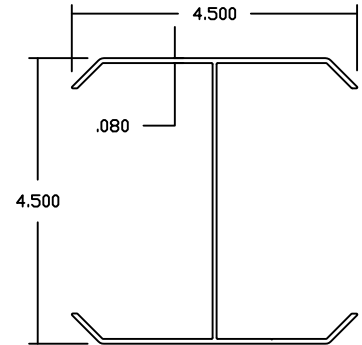

BuffTech 5" "I" Beam Stiffener

14193MLFXXX Wall .080