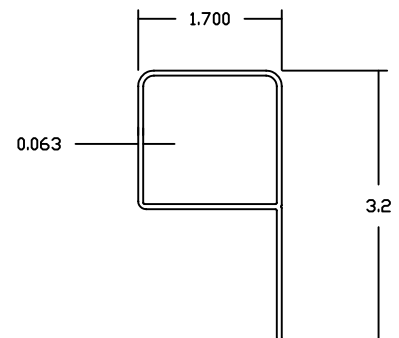

2 x 3 1/2 Rail "P" Stiffener

08202MLFXXX Wall .063