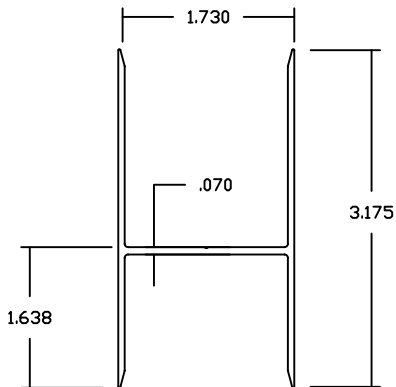

2 x 3 1/2 Rail "H" Stiffener

11684MLFXXX Wall .065