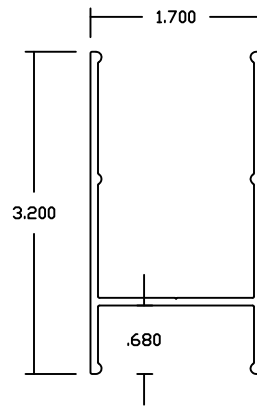

"H" Stiffener

10385MLFXXX Wall .075