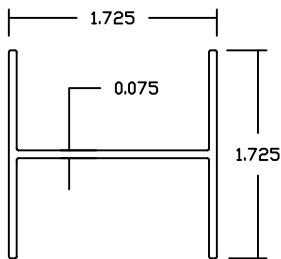

Privacy Rail "H" Stiffener

09421MLFXXX Wall .075