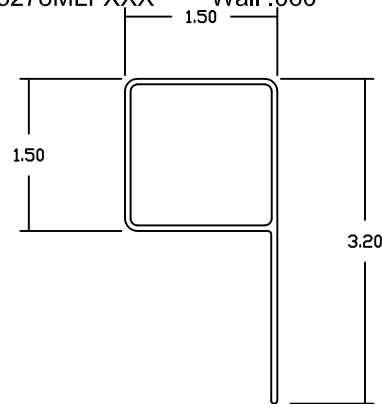

2 x 3 1/2 Rail "P" Stiffener

15278MLFXXX Wall .060