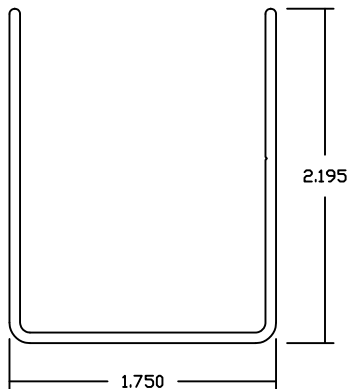

Privacy Rail "U" Stiffener

16736MLFXXX Wall .070