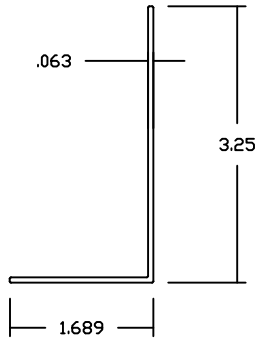

Vinyl Fence Stiffener Pricing Page 2

REV.
1/1/2019

DIE ## MLFXXX XXX INDICATES LENGTH IN INCHES

2 x 3 1/2 Rail "L" Stiffener

07913MLFXXX Wall .063