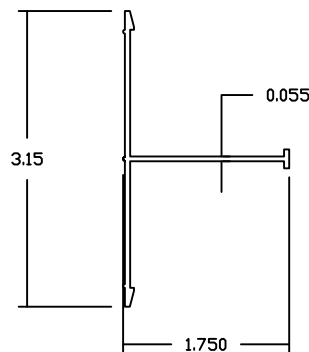

2 x 3 1/2 Rail "T" Stiffener

02508MLFXXX Wall .055